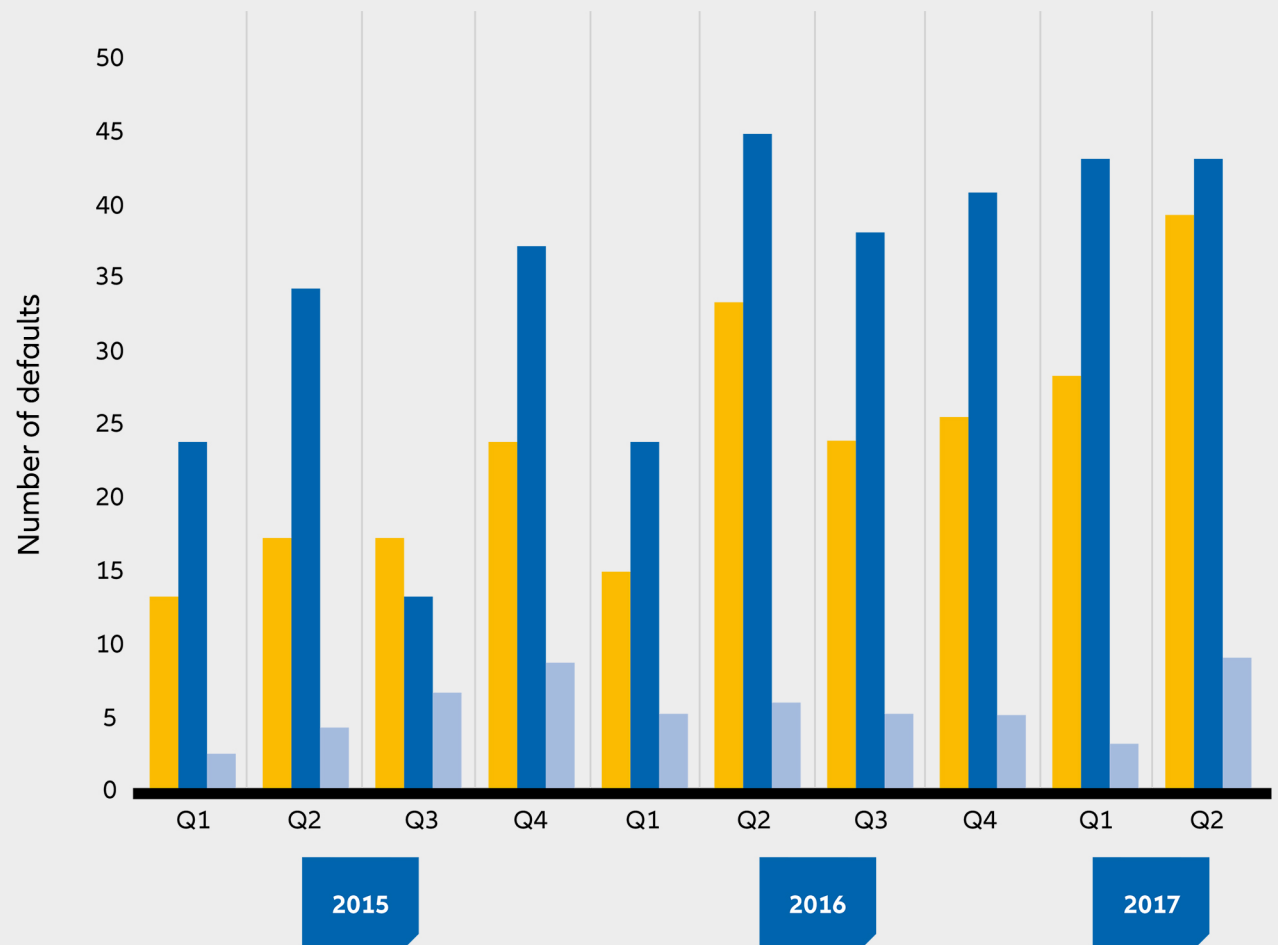

Euler Hermes | World Agency

Defaults By Company Size

Between €50mn & €99mn

Between €100mn & €999mn

Above €1000mn

EULER HERMES

Our knowledge serving your success

www.eulerhermes.com/wa